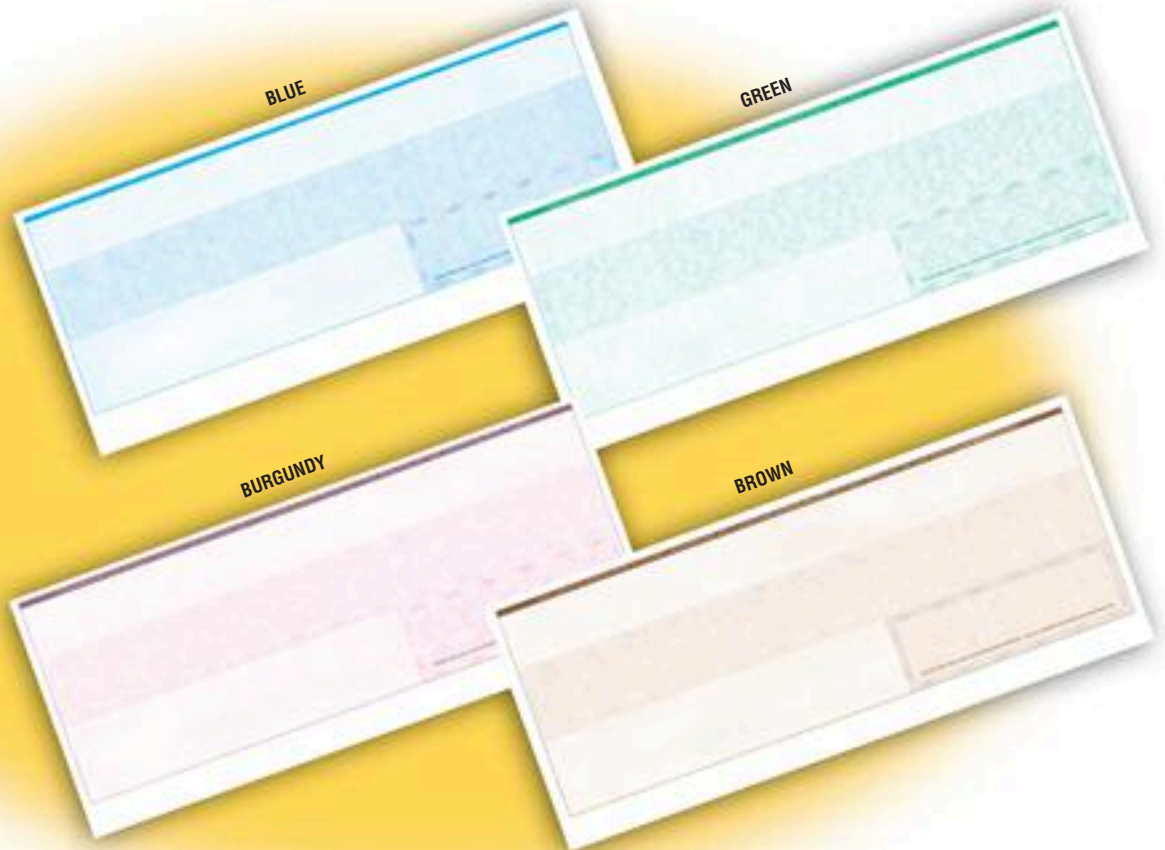

700 710 720

Check at Top
(3 1/2", 7")

Check Designs

SERIES:

100 200 300 400

500 600 700

One color plus
Thermochromic
printing with same
pantograph.

Checks have a full void pantograph. The signature area has a different pantograph and printed with Thermochromic ink that disappears when rubbed or copied. Each check also contains warning bands and micro-line printing. The back is printed in gray ink and contains the standard American Banking Association Endorsement. The endorsement area also has a void pantograph and a micro-line printed border. All checks printed on Docucheck security paper.

SERIES:

110 210 310 410

510 610 710

**Two color face plus
Thermochromic
printing with
alternating pantograph.**

The prismatic design is printed with two graduated colors and two different pantographs that alternate in the check face. The amount area is printed with a void pantograph. The signature area has a different pantograph with Thermochromic ink that disappears when rubbed or copied. Each check also contains warning bands and micro-line printing. The back is printed in gray ink and contains the standard American Banking Association Endorsement. The endorsement area also has a void pantograph and a micro-line printed border. All checks printed on Docucheck security paper.

SERIES:

120 220 320 420

520 620 720

**One color face plus
Thermochromic
printing with alternating
pantograph.**

Checks have alternating pantographs across the face of the check with a full void pantograph across the amount area. The signature area has a different pantograph printed with Thermochromic ink that disappears when rubbed or copied. Each check also contains warning bands and micro-line printing. The back is printed in gray ink and contains the standard American Banking Association Endorsement. The endorsement area also has a void pantograph and a micro-line printed border. All checks printed on Docucheck security paper.