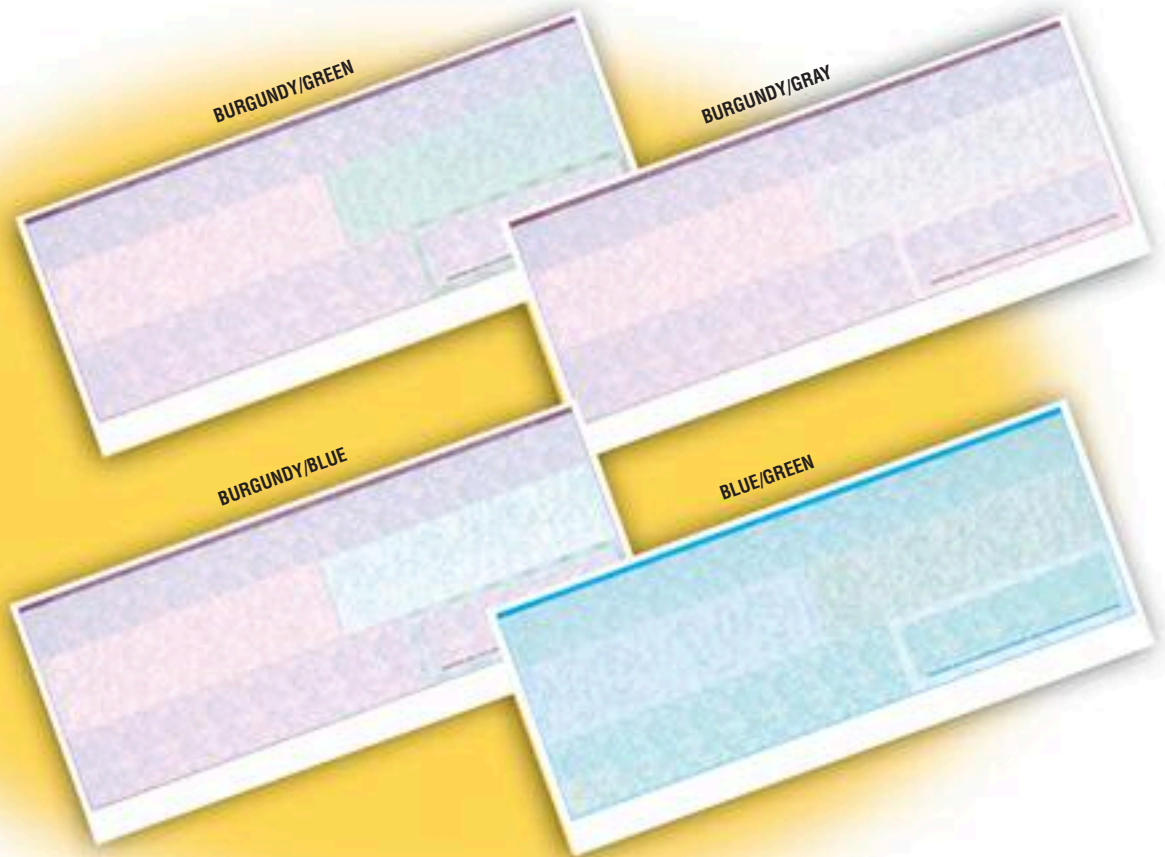

700 710 720

Check at Top
(3 1/2", 7")

Check Designs

SERIES:

100 200 300 400

500 600 700

One color plus
Thermochromic
printing with same
pantograph.

Checks have a full void pantograph. The signature area has a different pantograph and printed with Thermochromic ink that disappears when rubbed or copied. Each check also contains warning bands and micro-line printing. The back is printed in gray ink and contains the standard American Banking Association Endorsement. The endorsement area also has a void pantograph and a micro-line printed border. All checks printed on Docucheck security paper.

SERIES:

110 210 310 410

510 610 710

**Two color face plus
Thermochromic
printing with
alternating pantograph.**

The prismatic design is printed with two graduated colors and two different pantographs that alternate in the check face. The amount area is printed with a void pantograph. The signature area has a different pantograph with Thermochromic ink that disappears when rubbed or copied. Each check also contains warning bands and micro-line printing. The back is printed in gray ink and contains the standard American Banking Association Endorsement. The endorsement area also has a void pantograph and a micro-line printed border. All checks printed on Docucheck security paper.

SERIES:

120 220 320 420

520 620 720

**One color face plus
Thermochromic
printing with alternating
pantograph.**

Checks have alternating pantographs across the face of the check with a full void pantograph across the amount area. The signature area has a different pantograph printed with Thermochromic ink that disappears when rubbed or copied. Each check also contains warning bands and micro-line printing. The back is printed in gray ink and contains the standard American Banking Association Endorsement. The endorsement area also has a void pantograph and a micro-line printed border. All checks printed on Docucheck security paper.